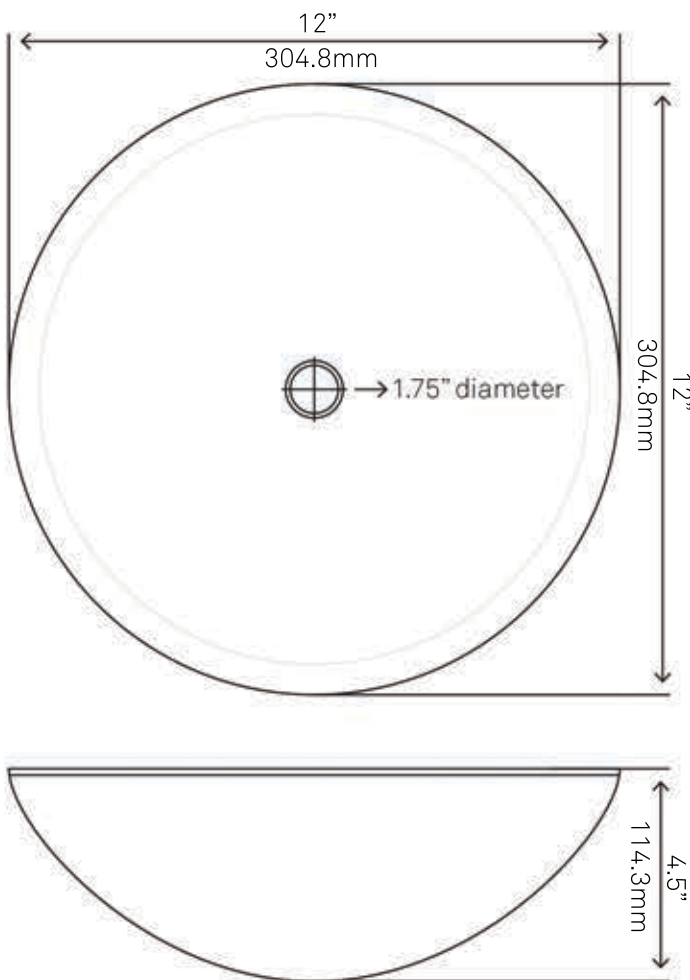

TIG-7032-12 ARGENTO MINI Glass Vessel Bathroom Sink

Requested By:

Specific Features:

STANDARD SPECIFICATIONS:

- Round vessel sink
- Fluorescent silver, foil painted bottom
- Made with high tempered glass
- Scratch resistant and non-porous
- Designed for above counter installation
- Standard U.S. plumbing connections
- 1.75-inch drain opening